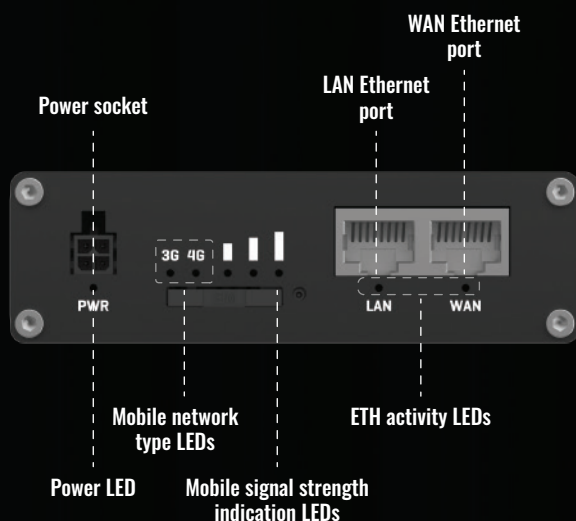

SOFTWARE

Operating system	RutOS (OpenWrt based Linux OS)
Mobile features	Multiple PDN, Auto APN, Band lock, Operator black/white list, Data/SMS limits
Network protocols	TCP, UDP, IPv4, IPv6, ICMP, NTP, DNS, HTTP, HTTPS, SFTP, FTP, SMTP, SSL/TLS, ARP, VRRP, PPP, PPPoE, UPNP, SSH, DHCP, Telnet, SMPP, SMNP, MQTT, Wake On Lan (WOL)
Network	Failover (Network backup), VLAN, QoS, Load Balancing
VPN and tunneling	OpenVPN, IPsec, GRE, PPTP, L2TP, Stunnel, DMVPN, SSTP, ZeroTier, WireGuard, Tinc, Tailscale
Monitoring and Management	WEB UI, CLI, SSH, CALL, SMS, TR-069, SNMP, JSON-RPC, MQTT, MODBUS, RMS
Connection monitoring	Ping Reboot, Wget reboot, Periodic Reboot, LCP and ICMP for link inspection
Cloud solutions	RMS, FOTA, Azure IoT Hub, Cloud of Things, Cumulocity, ThingWorx
SMS features	SMS status, SMS configuration, send/read SMS via HTTP POST/GET, EMAIL to SMS, SMS to EMAIL, SMS to HTTP, SMS to SMS, scheduled SMS, SMS autoreply, SMPP
Services	DDNS, VRRP, Wake On Lan (WOL), WEB filter, UPNP

FRONT VIEW